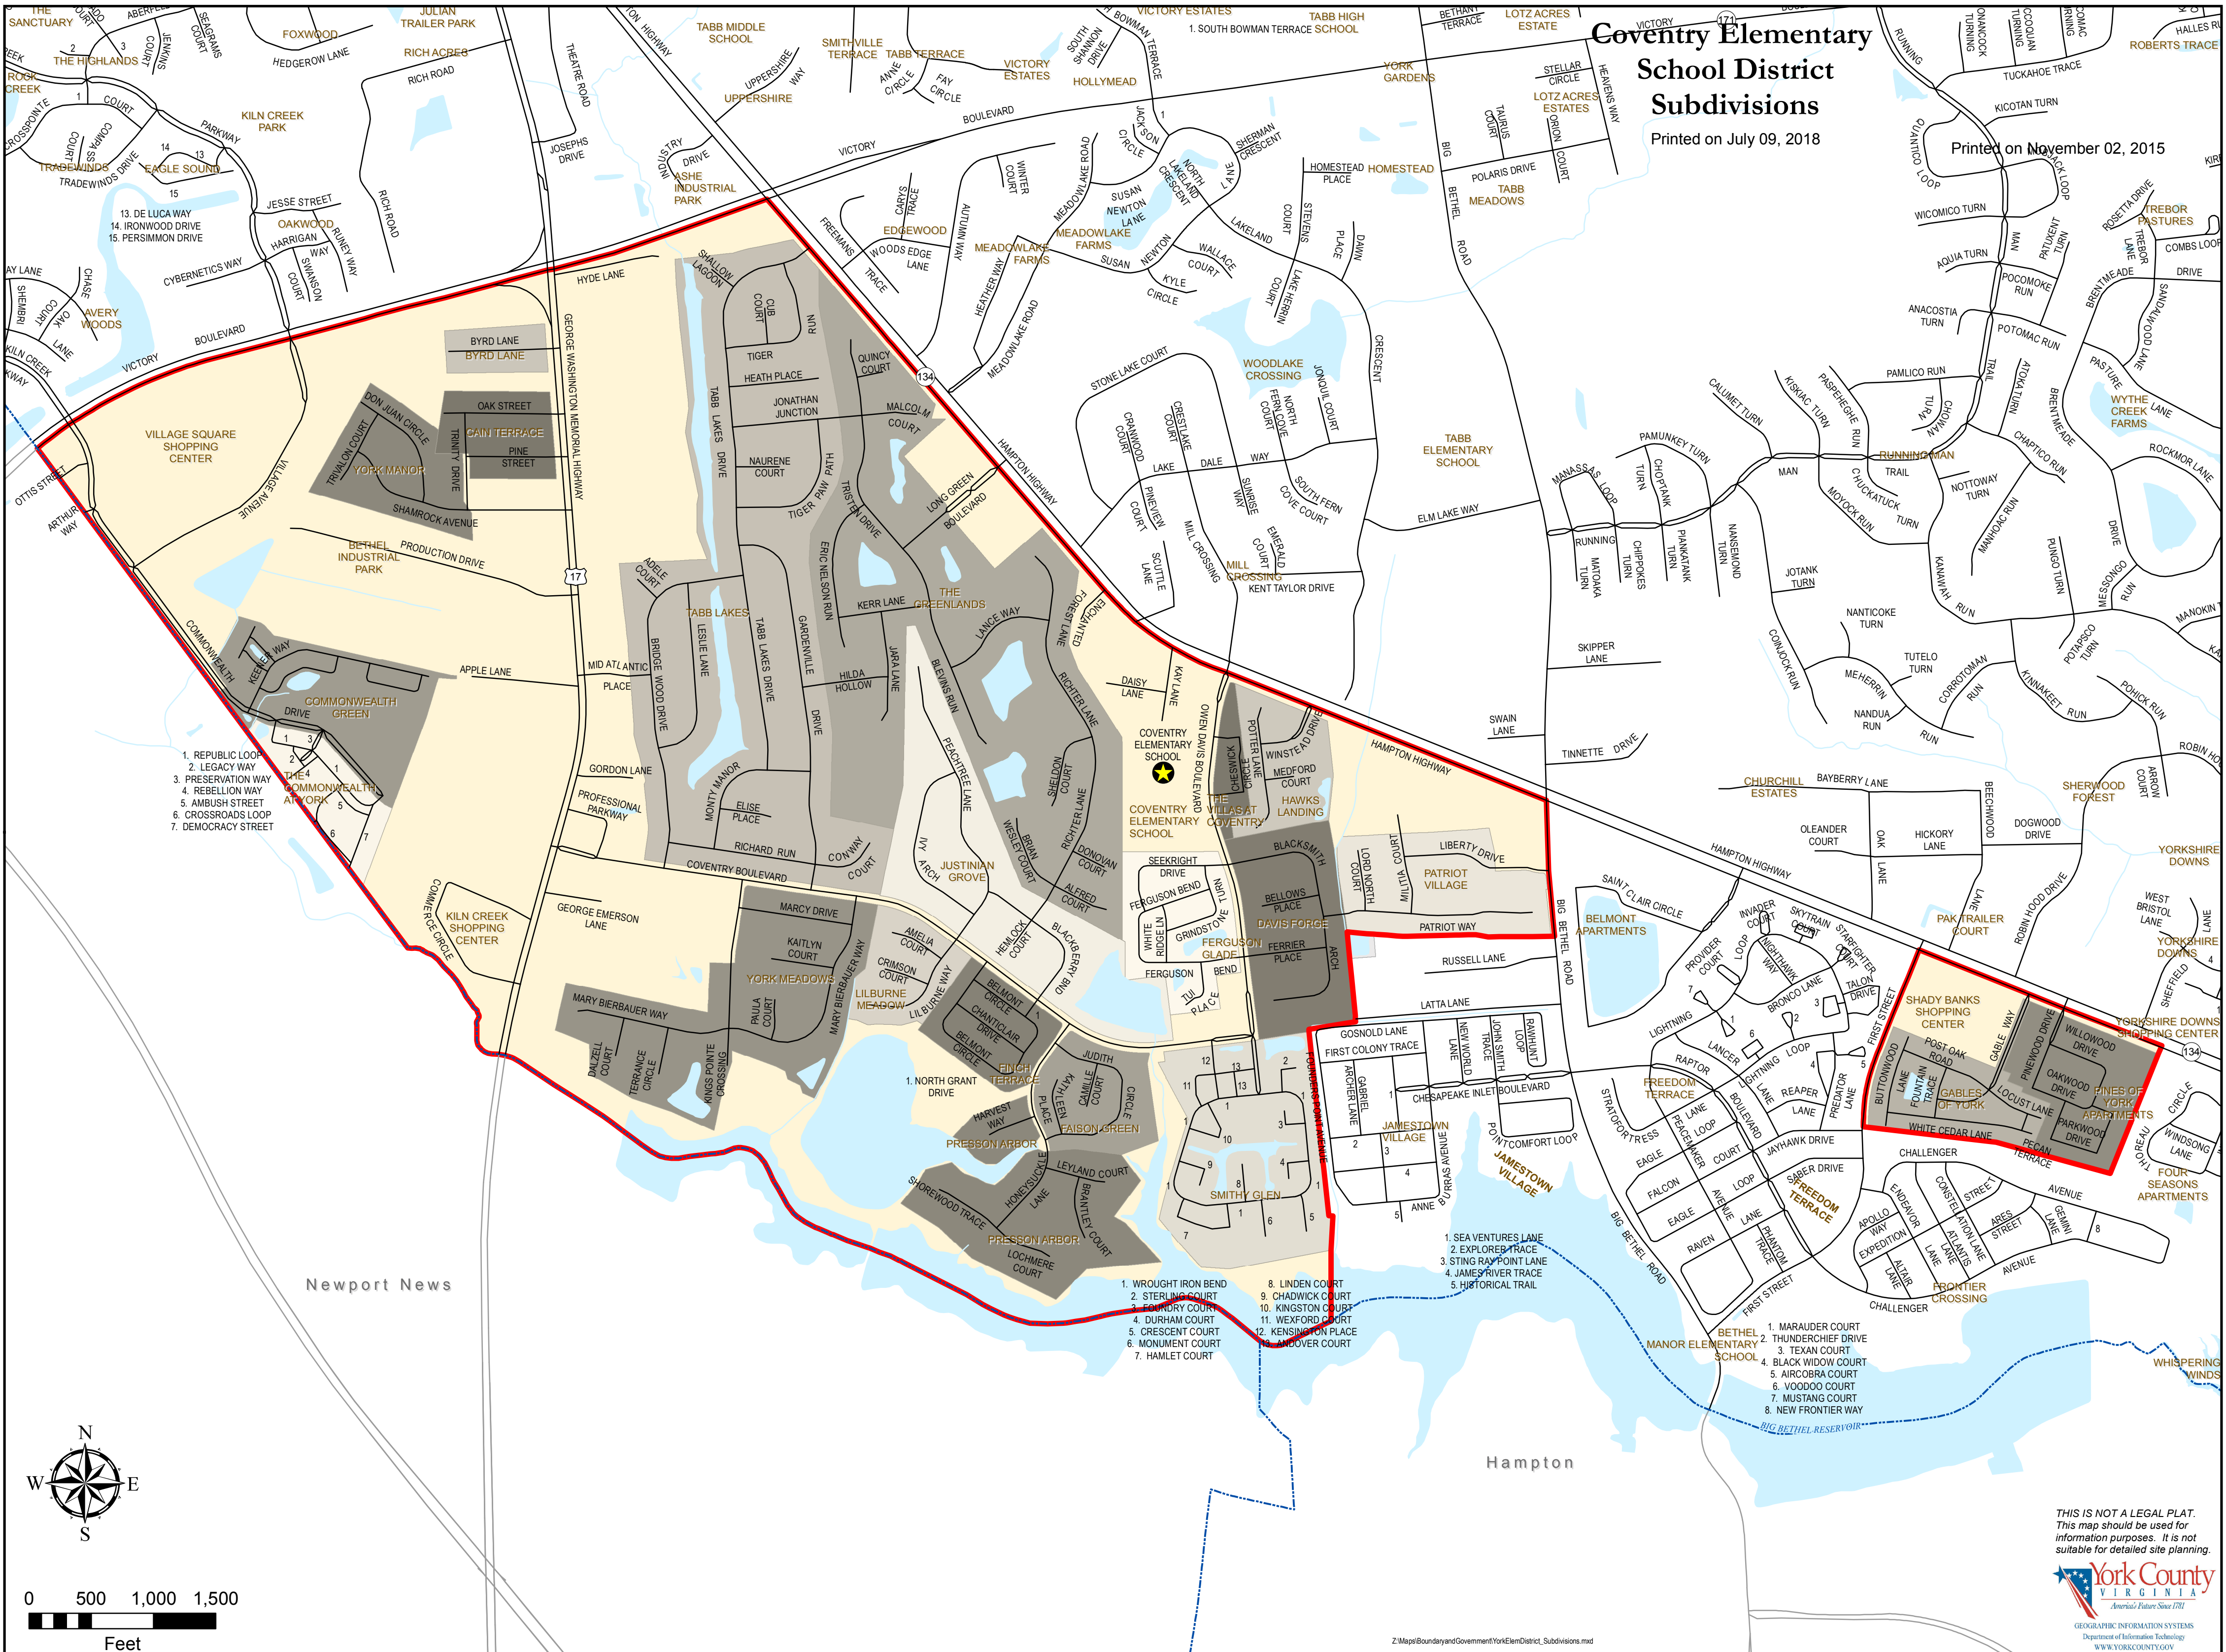

# Coventry Elementary School District Subdivisions

Printed on July 09, 2018

Printed on November 02, 2015

1. REPUBLIC LOOP
2. LEGACY WAY
3. PRESERVATION WAY
4. REBELLION WAY
5. AMBUSH STREET
6. CROSSROADS LOOP
7. DEMOCRACY STREET

1. WROUGHT IRON BEND
2. STERLING COURT
3. FOUNDRY COURT
4. DURHAM COURT
5. CRESCENT COURT
6. MONUMENT COURT
7. HAMLET COURT
8. LINDEN COURT
9. CHADWICK COURT
10. KINGSTON COURT
11. WEXFORD COURT
12. KENSINGTON PLACE

1. SEA VENTURES LANE
2. EXPLORER TRACE
3. STING RAY POINT LANE
4. JAMES RIVER TRACE
5. HISTORICAL TRAIL

1. MARAUDER COURT
2. THUNDERCHIEF DRIVE
3. TEXAN COURT
4. BLACK WIDOW COURT
5. AIRCOBRA COURT
6. VOODOO COURT
7. MUSTANG COURT
8. NEW FRONTIER WAY

THIS IS NOT A LEGAL PLAT. This map should be used for information purposes. It is not suitable for detailed site planning.